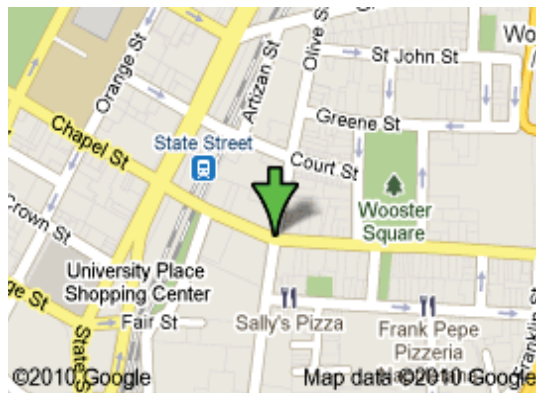

NEW LOCATION

**ALCOHOLICS IN ACTION GROUP
SUNDAYS 8PM**

**St. Paul & St. James Episcopal Church
57 Olive Street
New Haven, CT 06511**

DIRECTIONS:

If you are driving **east on CT-34**, leave CT-34 as it turns onto Ella Grasso Blvd., and drive straight across the Boulevard onto George Street; follow George Street all the way through town until it runs out, and at the end turn left onto Union Street; at the end of Union Street, right onto Chapel; then right onto Olive Street.

From I-95: Take Exit 47 onto the CT-34 Connector - if you are northbound, it is a left exit; take Exit 1 off the Connector, and drive straight; at a stop light, turn right onto Church Street; go to Chapel Street and turn right; then go to Olive Street and turn right.

From I-91 (southbound): Take Exit 2 (Hamilton Street); at the end of the ramp, turn right onto Hamilton Street; when Hamilton Street runs out, turn right onto Chapel Street; when you see the church on your left, turn left onto Olive Street.