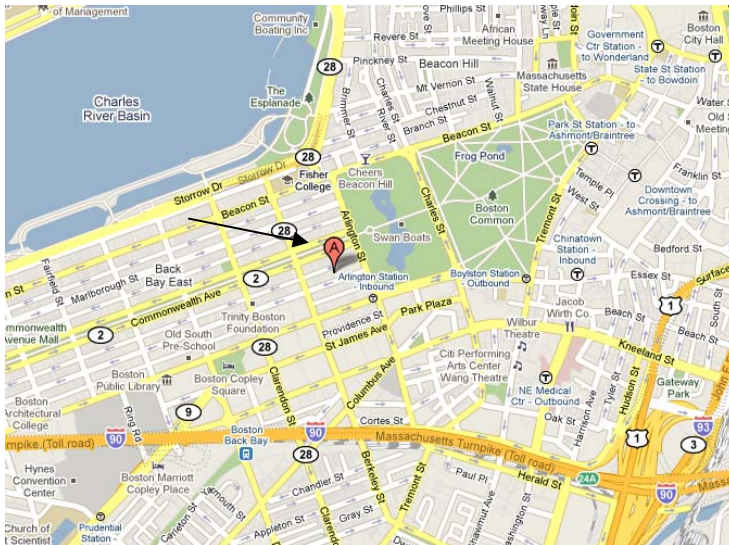

NEW LOCATION RESERVOIR DOGS

Speakers Group
MONDAY'S 8:30PM

Emanuel Church
15 Newbury Street
(Just west of the Boston Common)
(Between Arlington & Berkeley Streets)
Boston, MA 02116

From the Arlington Street
“T” station, walk north on
Arlington Street for one
block, turn left onto
Newbury Street. Church is
on the right.

From the Mass Pike, take
exit 22, Prudential exit,
follow signs for Copley
Square. Take sharp right on
Stuart, left on Berkeley,
right on Commonwealth
Ave., Right on Arlington
Street, Right on Newbury
Street. Church is on the
right.