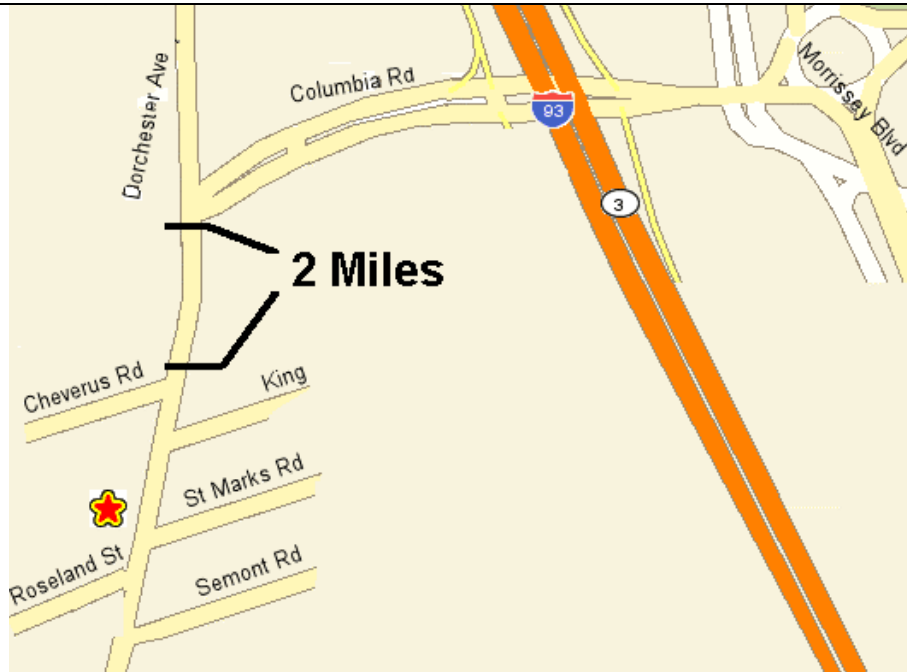

## SPEAKER / DISCUSSION MEETING

**Thursdays, 8:00 – 9:00 pm**

**St. Mark’s Catholic Church  
1725 Dorchester Avenue  
Dorchester, MA 02124**

**From North:**

From I-93 South, take exit 15, bear right onto Columbia Road. Go to the first traffic light, turn left onto Dorchester Ave. The church is 2 miles down, on the right (after the Fields Corner “T” station, before Ashmont “T” Station).

**From South:**

From I-93 North, take exit 15 and follow rotary completely around to Columbia Road (do NOT go towards Columbia Road/South Boston). Go to the first traffic light and turn left onto Dorchester Ave. The church is 2 miles down, on the right (after the Fields Corner “T” station, before Ashmont “T” Station).