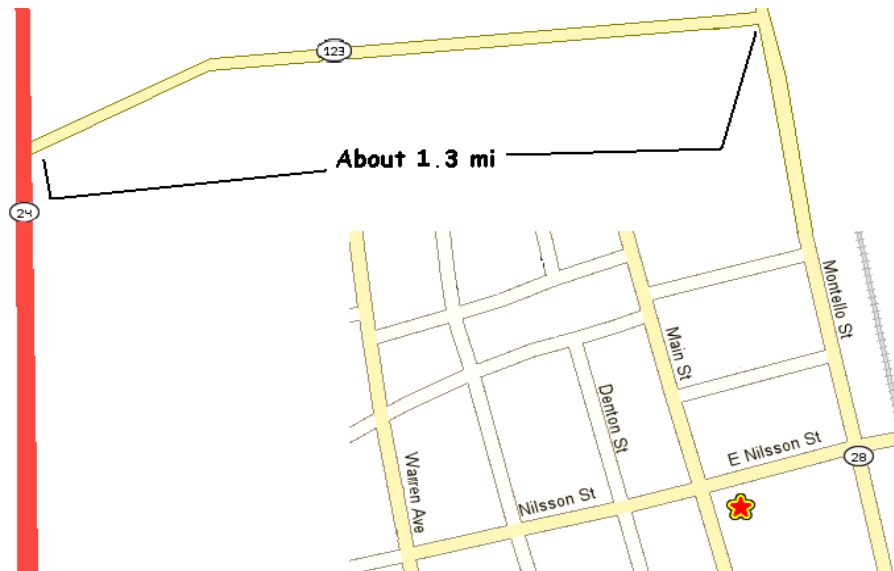

“There is a Solution Group”

SPEAKER / DISCUSSION MEETING

Saturdays 6:00 – 7:00 pm

**First Evangelical Lutheran Church
900 Main Street
Brockton, MA 02301**

From North & West:

Take Route 128 to Exit 4 on the left, Route 24 South. Take Exit 17A / Rt. 123 east toward Brockton. Turn right onto Forest Avenue, then right onto Main Street.

From South & East

Take I-495 to Exit 7A, Route 24 North. Take Exit 17A / Rt. 123 east toward Brockton. Turn right onto Forest Avenue, then right onto Main Street.

Related meeting, conference information & Speaker Recordings - www.intoaction.org